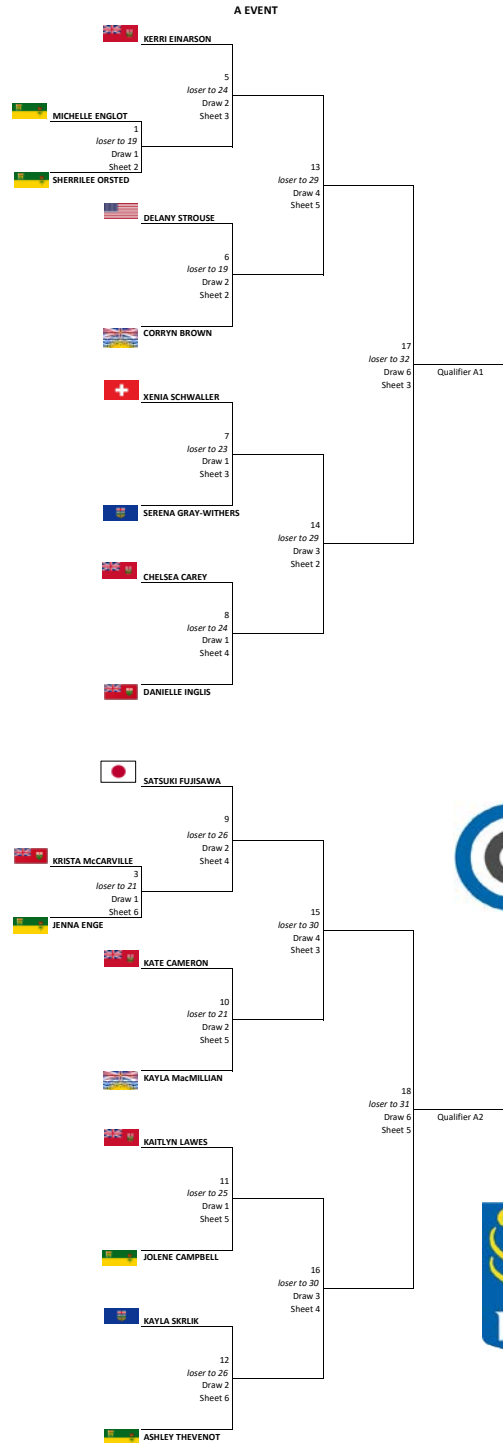

RBC DOMINION SECURITIES - WOMEN'S WESTERN SHOWDOWN - December 12 - 15, 2025 - Swift Current Curling Club

Wealth Management
Dominion Securities

Wealth Management
Dominion Securities