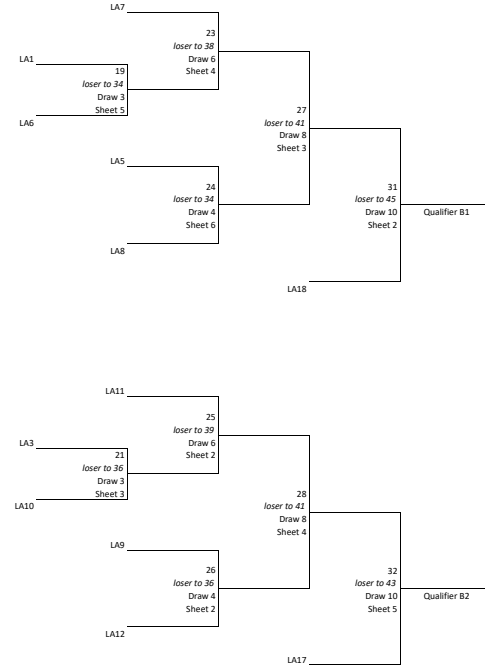

RBC DOMINION SECURITIES - WOMEN'S WESTERN SHOWDOWN - December 12 - 15, 2025 - Swift Current Curling Club

Wealth Management
Dominion Securities

Wealth Management
Dominion Securities