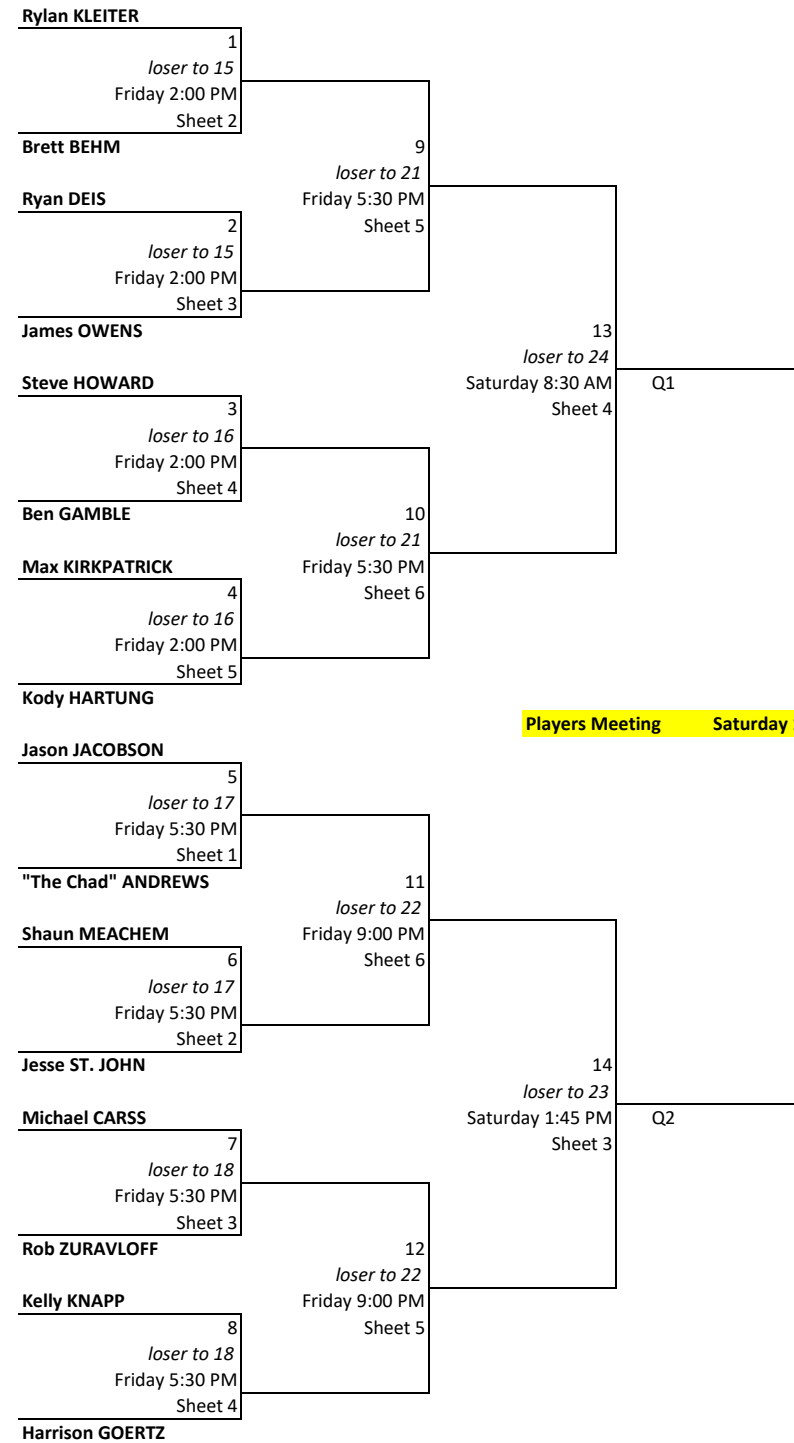

Saskatchewan Curlers Players Association - 2022 Saskatchewan Player's Championship

A EVENT