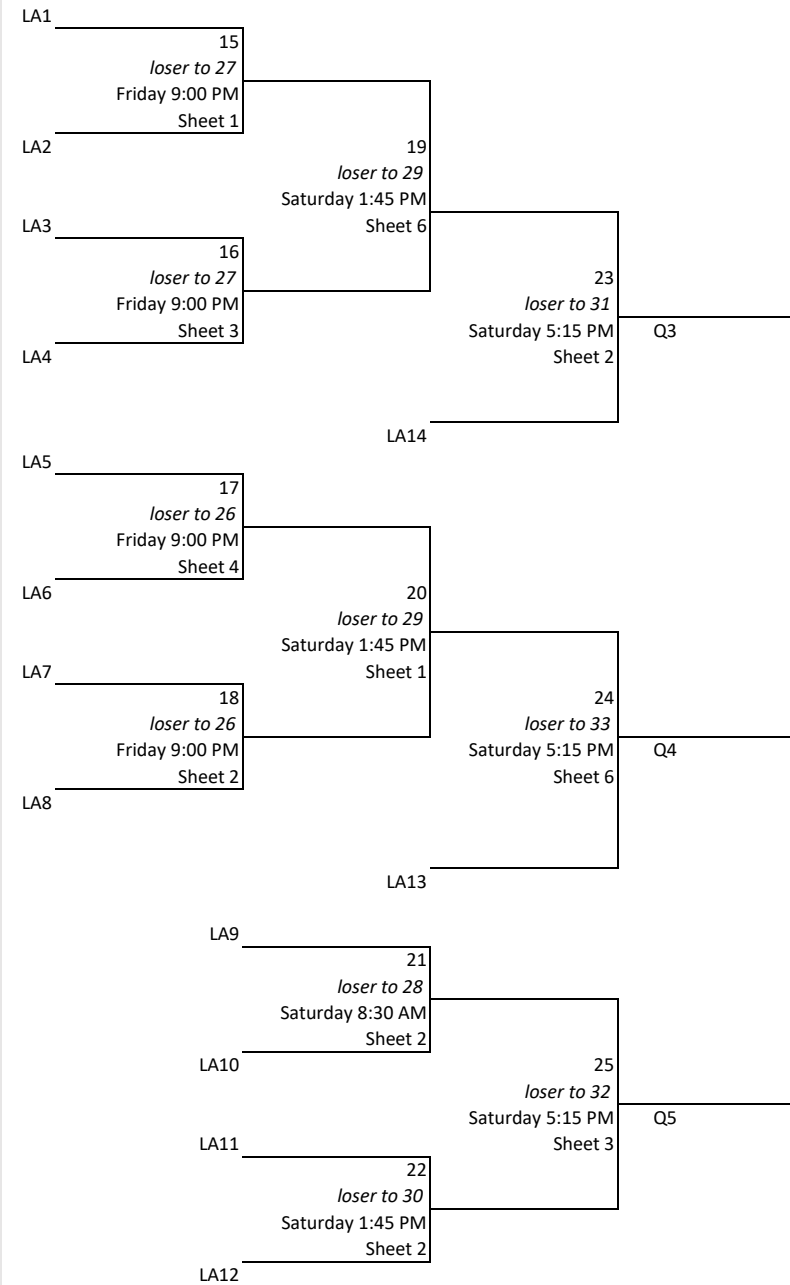

## A EVENT

## B EVENT

### Notes for Championship Event:

Teams with fewer losses will have choice of hammer or rocks. The opposing team will get the other option. Team with hammer will practice first. If equal number of losses, follow the normal coin toss and draw for hammer.

## CHAMPIONSHIP EVENT

Draw	Ice					
	1	2	3	4	5	6
1 Friday 2:00 PM		A1	A2	A3	A4	
2 Friday 5:30 PM	A5	A6	A7	A8	A9	A10
3 Friday 9:00 PM	B15	B18	B16	B17	A12	A11
4 Saturday 8:30 AM		B21		A13		
5 Saturday 1:45 PM	B20	B22	A14	C27	C26	B19
6 Saturday 5:15 PM	C30	B23	B24	C29	B25	C28
7 Saturday 9:00 PM			C32	C31	C33	
8 Sunday 9:00 AM		Q37	Q36	Q35	Q34	
9 Sunday 12:00 PM		Q38		Q39		
10 Sunday 4:30 PM					Q40	