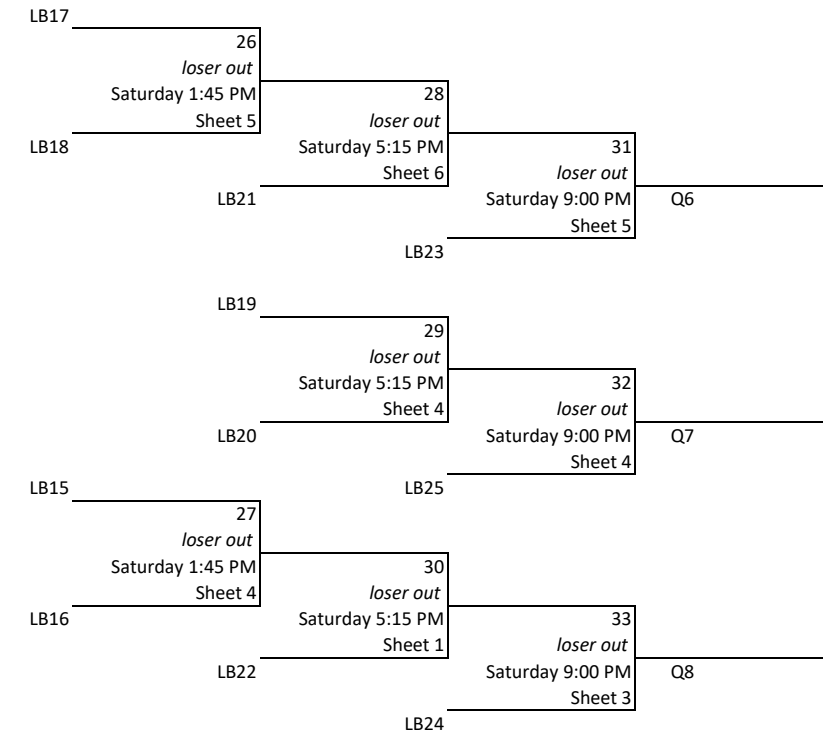

### Notes for Championship Event:

Teams with fewer losses will have choice of hammer or rocks. The opposing team will get the other option. Team with hammer will practice first. If equal number of losses, follow the normal coin toss and draw for hammer.

## CHAMPIONSHIP EVENT

Draw	Ice					
	1	2	3	4	5	6
1 Friday 2:00 PM		A1	A2	A3	A4	
2 Friday 5:30 PM	A5	A6	A7	A8	A9	A10
3 Friday 9:00 PM	B15	B18	B16	B17	A12	A11
4 Saturday 8:30 AM		B21		A13		
5 Saturday 1:45 PM	B20	B22	A14	C27	C26	B19
6 Saturday 5:15 PM	C30	B23	B24	C29	B25	C28
7 Saturday 9:00 PM			C32	C31	C33	
8 Sunday 9:00 AM		Q37	Q36	Q35	Q34	
9 Sunday 12:00 PM		Q38		Q39		
10 Sunday 4:30 PM					Q40	